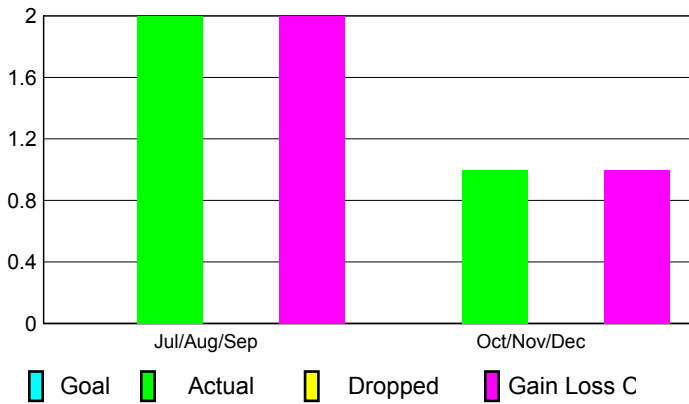

## CLUBS

**Club Results  
2010-2011**

**Clubs  
2009-2010**

Month	New Club Goal	Actual New Clubs	Actual Dropped Clubs	Gain/Loss of Clubs	Gain/Loss of Clubs
Jul/Aug/Sep	0	2	0	2	0
Oct/Nov/Dec	0	1	0	1	0
<b>Totals</b>	<b>0</b>	<b>3</b>	<b>0</b>	<b>3</b>	<b>0</b>

### Club Results 2010-2011

Goal, New, Dropped, Gain/Loss

### Comparison of Club Gain/Loss

Current Year Compared to the Previous Year