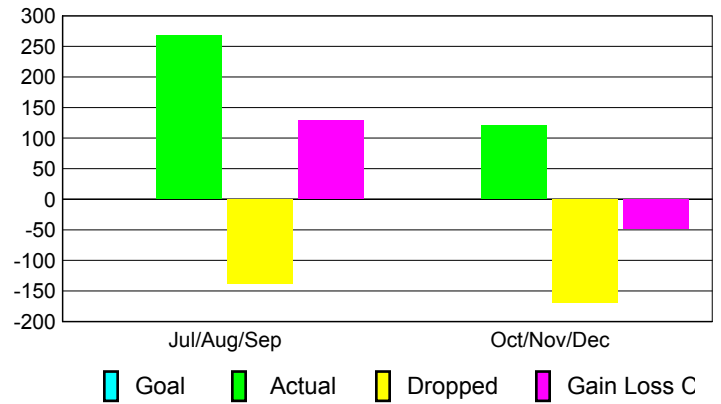

### YTD Status Quo Clubs 2010-2011

Status Quo Clubs Compared to Status Quo Members

## MEMBERSHIP

**Membership Results  
2010-2011**

**Membership  
2009-2010**

Month	Net Memb Goal	Actual New Memb	Actual Dropped Memb	Gain/Loss of Memb	Gain/Loss of Memb
Jul/Aug/Sep	0	268	-139	129	87
Oct/Nov/Dec	0	121	-170	-49	54
<b>Totals</b>	<b>0</b>	<b>389</b>	<b>-309</b>	<b>80</b>	<b>141</b>

### Membership Results 2010-2011

Goal, New, Dropped, Gain/Loss

### Comparison of Membership Gain/Loss

Current Year Compared to the Previous Year