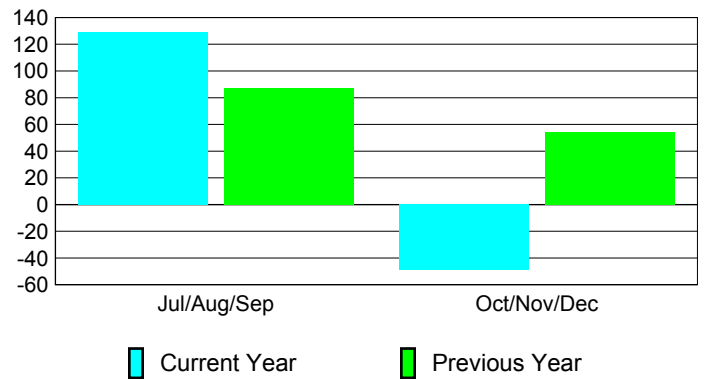

Comparison of Membership Gain/Loss

Current Year Compared to the Previous Year